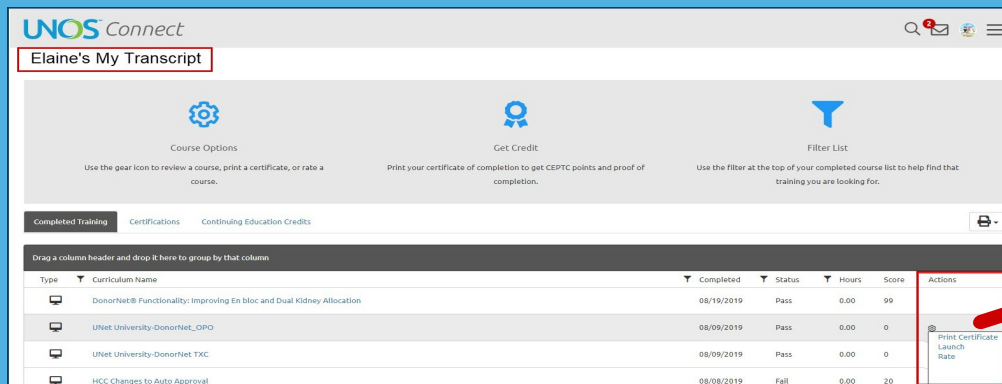

Get help

Help is available in UNOS Connect.
Contact UNOS Customer Service for login assistance:
unethelpdesk@unos.org or (800) 978-4334.