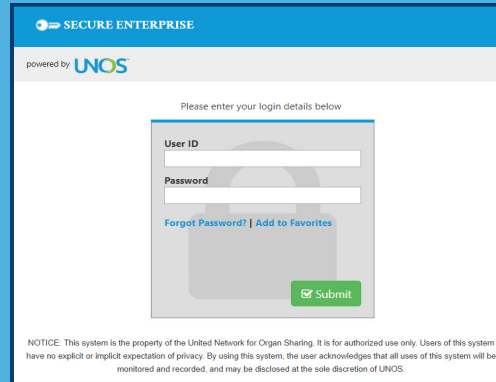

Ready, Set, Learn

UNOS Connect is a comprehensive learning management system giving transplant professionals a convenient way to access policy and system training, educational events, and instructional materials.

Login via UNet^{SM}
to view all offerings
including UNet
trainings