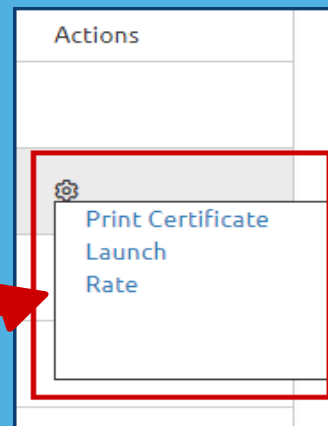

Get help

Help is available in UNOS Connect.
Contact UNOS Customer Service for login assistance:
unethelpdesk@unos.org or (800) 978-4334.