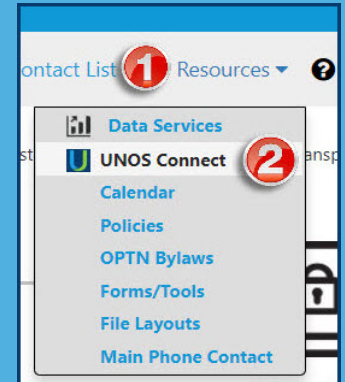

Ready, Set, Learn

UNOS Connect is a comprehensive learning management system giving transplant professionals a convenient way to access policy and system training, educational events, and instructional materials.

Login via UNet^{SM}
to view all offerings
including UNet
trainings