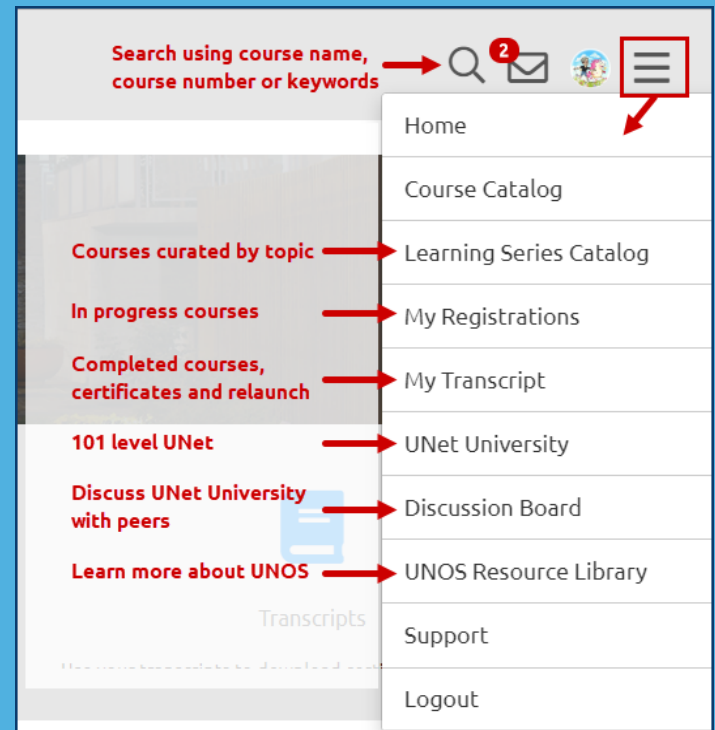

Explore courses

Re-launch courses and print certificates