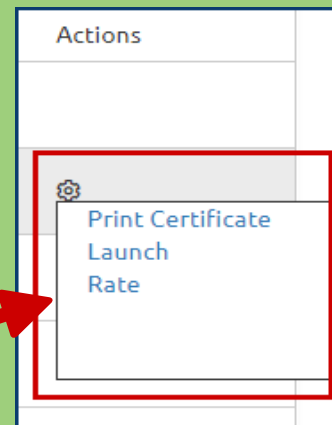

Public Access Login

Explore courses

UNet University and the Discussion Board are available only to users with UNet access.

Re-launch courses and print certificates

Get help

Help is available in UNOS Connect. Contact UNOS Customer Service for login assistance: unethelpdesk@unos.org or (800) 978-4334.