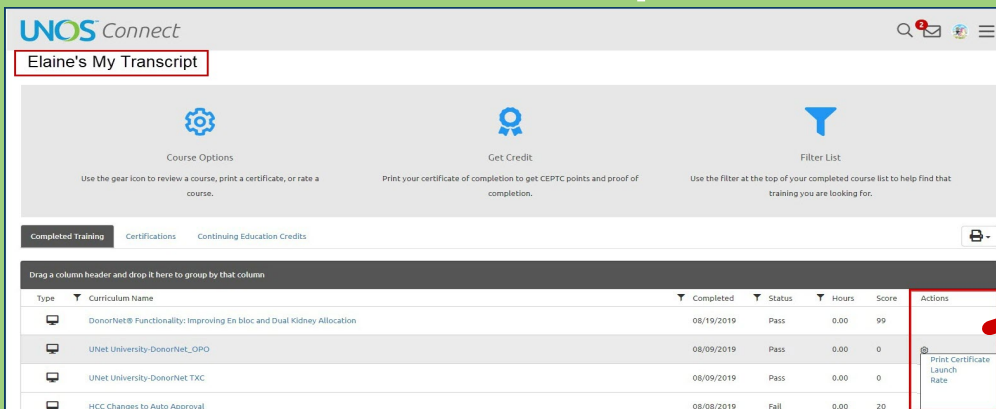

Public Access Login

Explore courses

UNet University and the Discussion Board are available only to users with UNet access.

Re-launch courses and print certificates

Get help

Help is available in UNOS Connect. Contact UNOS Customer Service for login assistance: unethelpdesk@unos.org or (800) 978-4334.