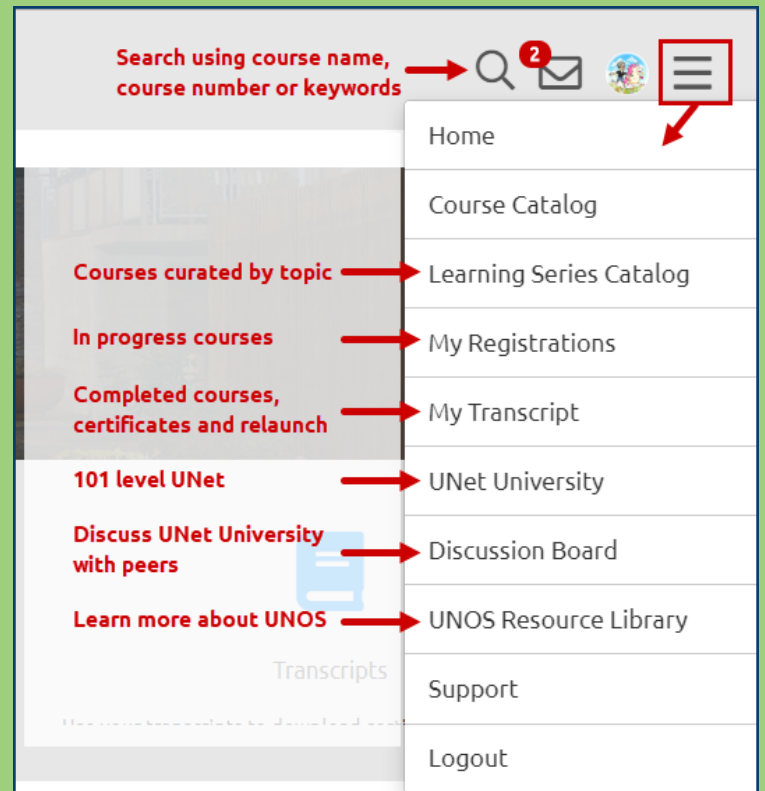

Ready, Set, Learn

Your connection to UNOS' professional education

UNOS Connect is a comprehensive learning management system giving transplant professionals a convenient way to access policy training, educational events, and instructional materials.

Public Access Login

Explore courses

UNet University and the Discussion Board are available only to users with UNet access.

Re-launch courses and print certificates

Get help

Help is available in UNOS Connect. Contact UNOS Customer Service for login assistance: unethelpdesk@unos.org or (800) 978-4334.