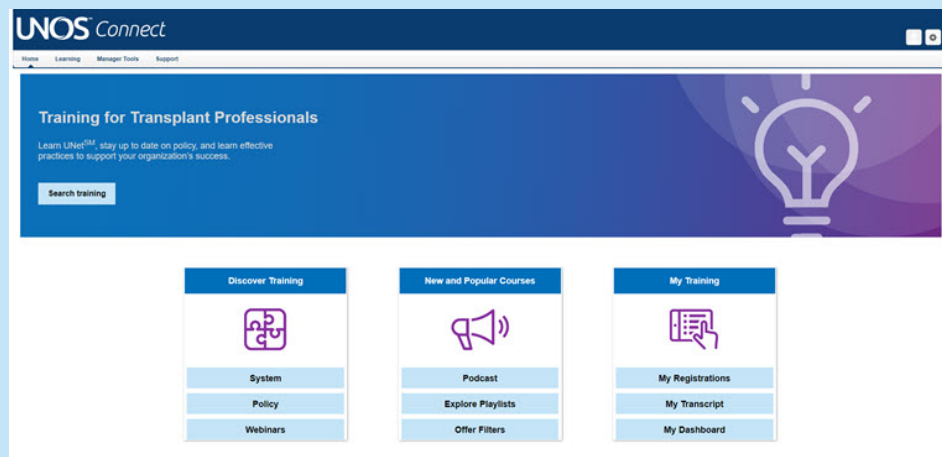

# Ready, Set, Learn

UNOS Connect is a comprehensive learning management system giving the transplant community access to instructional materials.

01

Login through UNet<sup>SM</sup> account

Use <https://portal.unos.org> to login to UNet

02

Discover training, check out new and popular courses, and find your training dashboard

03

Explore education by organ system and review special topics