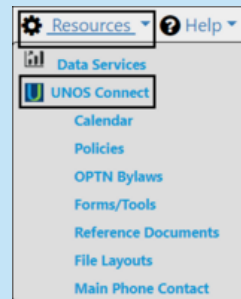

# Ready, Set, Learn

UNOS Connect is a comprehensive learning management system giving the transplant community access to instructional materials.

01

Login through UNet<sup>SM</sup> account

Use <https://portal.unos.org> to login to UNet